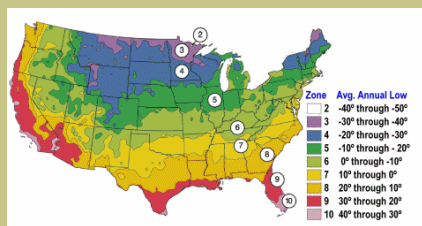

# Purple “Cooke’s Special” Wisteria

*Wisteria sinensis* ‘Cooke’s Purple’

Impressive spring show of large, beautiful purple blossoms. Long racemes of fragrant flowers cover the vine in early spring.

**This special selection also gives smaller spikes of purple blooms during the summer months.**

Blooms best in full sun. Drought tolerant.

Can be grown as a vine or trained into an upright tree.

Cold hardy to U.S.D.A. Zone 5.

Spring  
Blooms

Summer  
Blooms

Since 1944

From the nurseries of

**L.E. COOKE CO**