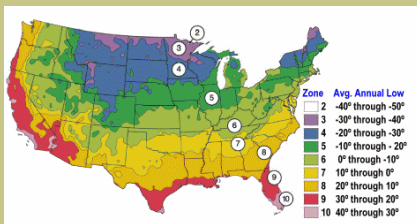

Caroline (Purple) Wisteria

Wisteria sinensis 'Caroline'

Delightful spring display of showy, purple blooms. One of the best!

Long racemes of fragrant flowers cover the vine in early spring.

Blooms best in full sun.

Drought tolerant.

Can be grown as a vine or trained upright into a tree.

Cold hardy to
U.S.D.A. Zone 5

More photos at: www.CreatorsPalette.com

Since 1944

From the nurseries of
L.E. COOKE CO
www.lecooke.com