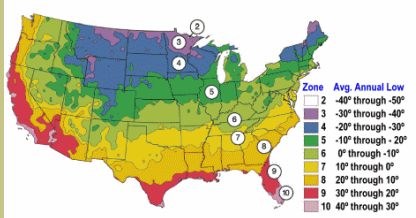

Pink Lady Flowering Quince

Chaenomeles x superba 'Pink Lady'

Flowering Quince are prized for their early blooms in the spring - before most other plants wake up. Stems are often cut and brought indoors to bloom.

Clear, pink blossoms from deeper colored buds. **First Quince to bloom each season.**

Attractive to birds.

Upright grower. Mature height is 5-6 feet with a spread of 5-6 feet.

Cold hardy to U.S.D.A. Zone 5 maybe 4B.