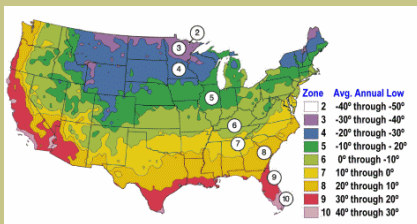

California Sunset Flowering Pomegranate

Punica granatum 'Madame Legrelle'

Rare cultivar with double coral-red flowers bordered and streaked with creamy white. Delicate petals are like tissue paper.

Foliage is bright glossy green. Densely stemmed.

Fruitless.

Shrub or small tree from 8 to 14 feet high.

Very drought and heat tolerant.

Cold-hardy to 10° F - USDA Zone 8.

More photos: www.CreatorsPalette.com

Since 1944

From the nurseries of
L.E. COOKE CO
www.lecooke.com