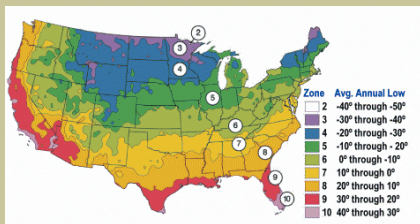

# Cistena Plum

*Prunus × cistena*

Dainty. Many branches with pale pink, fragrant blooms in early spring and rich purple foliage through the summer.

Mature height is 6-8 feet with a spread of 6-8 feet.

Cold Hardy to U.S.D.A. Zone 3.

Since 1944

From the nurseries of

**L.E. COOKE CO**

**Excellence  
in Bareroot**