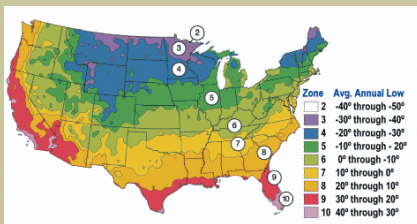

Lavender Lady Lilac

Descanso Hybrid Lilac

Syringa vulgaris ×

Single lavender flower that can bloom in a cluster of 10 inches or larger. Bloom time is mid-spring. Legendary fragrance, and a superb cut-flower.

Specially developed for mild winter climates with limited chill.

Mature height is 12 feet with a spread of 6-8 feet.

Cold hardy to U.S.D.A. Zone 4.

Since 1944

From the nurseries of

L.E. COOKE CO

**Excellence
in Bareroot**