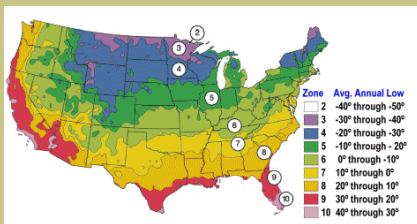

Sensation Lilac

Syringa vulgaris ×

Everyone's
Favorite.

Large trusses of
stunning wine-red
florets edged in
white. Wonderful
fragrance is a
bonus. This lilac
is great when
used as a focal
point.

Mature height
is 10 feet with a
spread of 6-8 feet.

Cold hardy to
U.S.D.A. Zone 3.

Since 1944

From the nurseries of
L.E. COOKE CO

www.lecooke.com

**Excellence
in Bareroot**