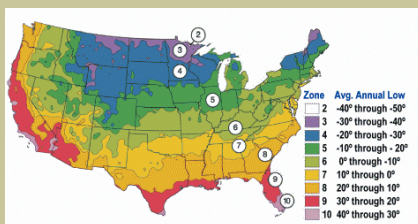

President Grevy Lilac

French Hybrid Lilac

Syringa vulgaris ×

A large growing shrub with big, heart shaped, rich green leaves. Profuse, very fragrant, large tapering clusters of lavender buds that open to blue, double florets in mid spring. Recommended in its color class. Hardy. Mid season bloomer.

Mature height is 12 feet with a spread of 6-8 feet.

Cold hardy to U.S.D.A. Zone 3.

Since 1944

From the nurseries of

L.E. COOKE CO

**Excellence
in Bareroot**