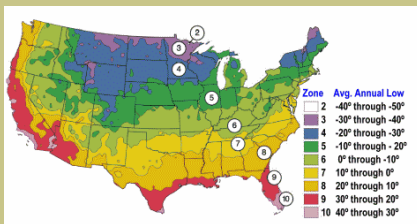

# Pekin Tree Lilac

*Syringa pekinensis*

Slender, round-topped small tree to 15 feet tall (taller in the wild).

Clusters of creamy-white spring flowers in early to mid May in Central California and mid to late June in more northern latitudes.

Dark leaves.

As the tree ages, it has outstanding, beautiful, papery thin, curling bark.

Easy care, few known diseases or insect problems.

Cold hardy to  
U.S.D.A. Zone 3.

Since 1944

From the nurseries of

**L.E. COOKE CO**