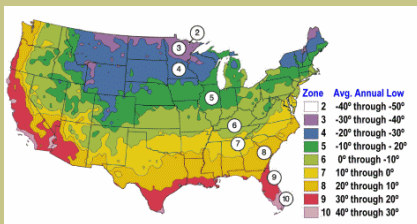

Montaigne French Hybrid Lilac

Syringa vulgaris

Double, light pink to mauve flowers with white in the florets.

Long, narrow clusters of bloom.

Very fragrant.

Upright, open growing shrub.

Mature height is 10-12 feet with a spread of 8-10 feet.

Cold hardy to U.S.D.A. Zone 3.

Since 1944

From the nurseries of

L.E. COOKE CO

**Excellence
in Bareroot**