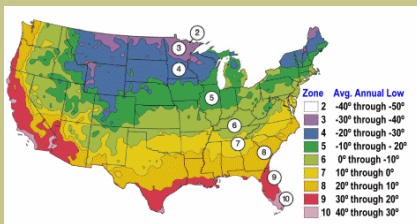

Miss Canada Lilac

Syringa × prestoniae

The brightest pink of the late flowering lilacs. Deep red buds open to bright pink flowers.

Foliage is larger than the other lilacs in this group.

Extremely hardy.

Mature height is 6-10 feet with a spread of 5-8 feet.

Cold hardy to U.S.D.A. Zone 2.

Since 1944

From the nurseries of

L.E. COOKE CO

**Excellence
in Bareroot**