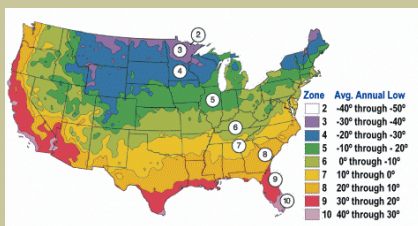

F. K. Smith Lilac

Descanso Hybrid Lilac

Syringa × hyacinthiflora

Single large lavender flowers. Tall growing lilac.

Specially developed for mild winter climates with limited chill.

Mature height is 12 feet with a spread of 6-8 feet.

Cold hardy to U.S.D.A. Zone 3.

Since 1944

From the nurseries of

L.E. COOKE CO

**Excellence
in Bareroot**