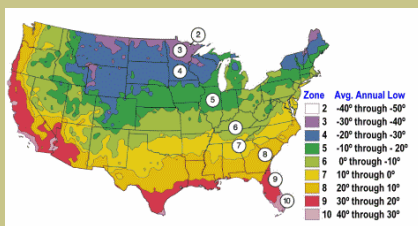

Chiffon Descanso Hybrid Lilac

Syringa × hyacinthiflora 'Chiffon'

Lovely, lavender-pink, single flowers adorn this large shrub in the spring.

Developed in Southern California for mild winter areas.

Mature height is 10-12 feet with a spread of 6-8 feet.

Cold hardy to U.S.D.A. Zone 4.

Since 1944

From the nurseries of

L.E. COOKE CO

**Excellence
in Bareroot**