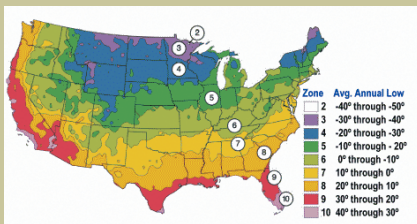

Charles Joly Lilac

French Hybrid Lilac

Syringa vulgaris ×

Double flowers. Trusses of delightfully fragrant, rich reddish-purple blooms appear in late Spring. Sturdy, upright bush with attractive heart-shaped foliage. Mid-season.

Mature height is 10 feet with a spread of 6-8 feet.

Cold hardy to U.S.D.A. Zone 3.

From the nurseries of

L.E. COOKE CO

**Excellence
in Bareroot**