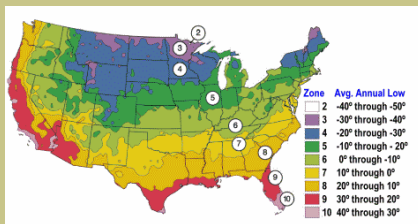

# Burgundy Queen™ Lilac

*Syringa vulgaris* 'LECburg'

Intense burgundy red single flowers in large conical clusters.

Similar to Monge but blooms 1-2 weeks earlier. Plant with Monge for an extended bloom time.

Mature height is 8-10 feet with a spread of 6-8 feet.

Cold hardy to U.S.D.A. Zone 3.

A selection discovered by the L.E. Cooke Co.

Since 1944

From the nurseries of

**L.E. COOKE CO**

[www.lecooke.com](http://www.lecooke.com)