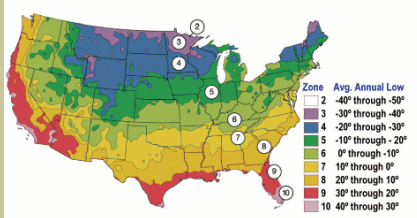

Annabel Lilac

French Hybrid Lilac

Syringa × hyacinthiflora

Double pink flower.
Blooms as a young
plant. Average wa-
tering. Can tolerate
some drought when
established.

Mature height is 10
feet with a spread of
6-8 feet.

Cold hardy to
U.S.D.A. Zone 4.

From the nurseries of
L.E. COOKE CO

**Excellence
in Bareroot**