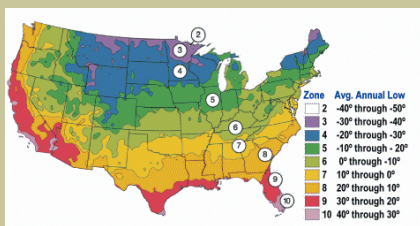

Alphonse Lavallée Lilac

French Hybrid Lilac

Syringa vulgaris ×

Double. Delicate lavender flowers in long compact panicles. Opens as intense blue then turns to a beautiful shade of lavender. Good fragrance. Plant is tall and compact, holding the bloom erect above the foliage. Vigorous grower.

Mature height is 10 feet with a spread of 6-8 feet.

Cold hardy to U.S.D.A. Zone 4.

From the nurseries of

L.E. COOKE CO

**Excellence
in Bareroot**