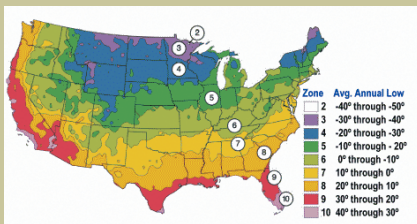

# Red Heart Althea

*Hibiscus syriacus 'Red Heart'*

Single, pure white flowers with ruby red eye. Blooms from early summer to first frost. Growth habit is upright and compact when young. Open and spreading with age.

Mature height is 8-10 feet with a spread of 6-8 feet.

Cold hardy to  
U.S.D.A. Zone 5.

From the nurseries of  
**L.E. COOKE CO**

**Excellence  
in Bareroot**