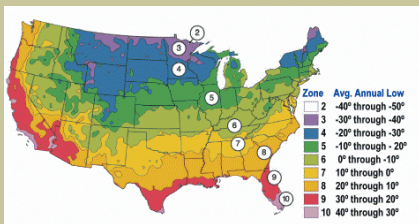

Morning Star Althea

Hibiscus syriacus 'Morning Star'

Double, white flowers with maroon center. Blooms from early summer to first frost. Growth habit upright and compact when young. Open and spreading with age.

Mature height is 8-10 feet with a spread of 6-8 feet.

Cold hardy to U.S.D.A. Zone 5.

Since 1944

From the nurseries of

L.E. COOKE CO

**Excellence
in Bareroot**