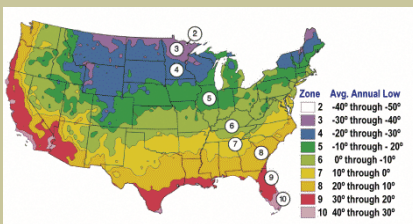

Village Green Zelkova™

Zelkova serrata 'Village Green'

Rapid grower.
Smooth, straight trunk and arching branches forming a vase shaped tree. Foliage is very dense dark green and presents a clean appearance. The fall color is a rusty red.

Grows to a height of 60 feet and spread of 40 feet.

Cold Hardy to U.S.D.A. Zone 5.

Since 1944

From the nurseries of

L.E. COOKE CO

**Excellence
in Bareroot**