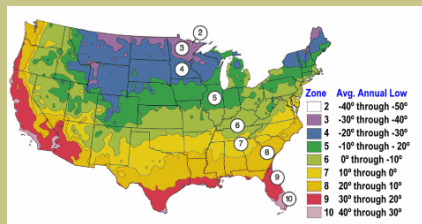

Musashino Zelkova

Zelkova serrata 'Musashino'

Ideally suited for narrow street use and tight places. This slender Zelkova has tightly upright branches in columnar form. It is a proven performer in the city environments of Japan.

Medium green foliage, yellow-orange fall color.

Mature height is 45 feet with a spread of 15 feet.

Cold hardy to U.S.D.A. Zone 5.

Photos courtesy Bold Springs Nursery

Since 1944

From the nurseries of

L.E. COOKE CO