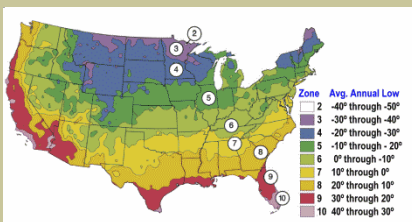

Purple Osier Weeping Willow

Salix purpurea Pendula'

Ideal willow for small gardens. Branches are dark maroon, slender and flexible which gives its weeping form. Leaves are blue green. Small catkins open to white cottony puffs.

Bush form heights reach 6-8 feet with 4-6 feet spread when pruned.

Those raised up on standards can be pruned to your preferences.

Cold Hardy to
U.S.D.A. Zone 3.

From the nurseries of
L.E. COOKE CO

**Excellence
in Bareroot**