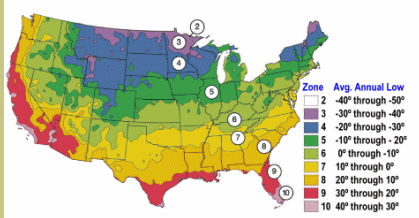

Globe Willow

Salix matsudana 'Umbraculifera'

Round, umbrella shaped head with upright branches and drooping branchlets.

Ideal for cold, high desert climates.

Long lived tree.

Mature height is 35-40 feet with a near equal spread of 35-40 feet.

Cold hardy to U.S.D.A. Zone 4.

Since 1944

From the nurseries of

L.E. COOKE CO

www.lecooke.com

**Excellence
in Bareroot**