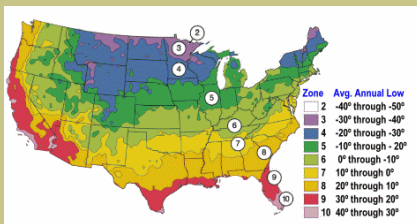

# Bubba Desert Willow

*Chilopsis linearis 'Bubba'*

The blossoms are a beautiful bicolor of lavender and dark purple. It blooms throughout the summer. Bubba is a vigorous grower. Its flowers and leaves are larger than that of the species.

Discovered by Paul Cox of the San Antonio Botanical Garden.

Drought Tolerant

Mature height can be up to 20 feet with a spread of 20 feet.

Cold hardy to U.S.D.A. Zone 7.

Since 1944

From the nurseries of

**L.E. COOKE CO**