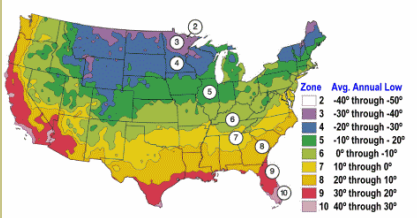

# Ivory Tower<sup>®</sup> Sycamore

*Platanus × acerifolia 'DTR-127'*

Tall, straight and magnificent are words used to describe this stately tree. Trees in the landscape and in the production field show a pleasant propensity to grow straight. Sycamores that lose their terminal buds through foliage diseases such as anthracnose tend to branch and grow a bit ragged. This tree has proven to be very clean foliage in the Visalia environment and it is time to see how it performs in wider geographical areas. Attractive whitish-tan bark.

Height to 50 ft.,  
spread 30-40 ft.  
Cold hardy to U.S.D.A.  
Zone 5.

More photos: [www.CreatorsPalette.com](http://www.CreatorsPalette.com)

Since 1944

From the nurseries of  
**L.E. COOKE CO**  
[www.lecooke.com](http://www.lecooke.com)