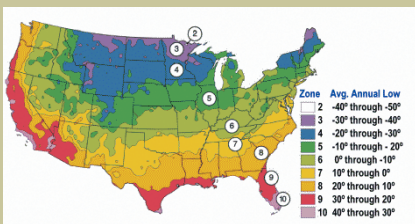

Texas White Redbud

Cercis canadensis spp. *texensis* 'Alba'

Masses of pure white flowers make this tree a stunning spring beauty. Vibrant green, thick, glossy foliage extends this beauty through the summer months.

Grows to a height of 20 feet and spread of 15-20 feet.

Cold Hardy to U.S.D.A. Zone 6.

From the nurseries of
L.E. COOKE CO

**Excellence
in Bareroot**