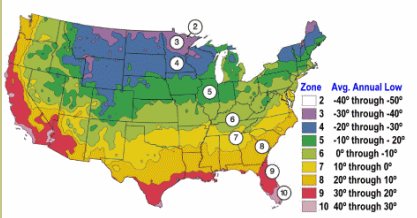

# Ruby Falls Weeping Redbud

*Cercis canadensis 'Ruby Falls'*

A spectacular waterfall of color for landscapes.

Profuse, hot, rose pink to purple flowers in the spring give way to bright red spring foliage. Leaves turn dark purple and then green as the season progresses.

Attractive weeping form. 4-6 ft high and 6-8 ft spread.

Cold hardy to U.S.D.A. Zone 6.

Plant Patent # 22097

Since 1944

From the nurseries of  
**L.E. COOKE CO**  
www.lecooke.com

More photos: [www.CreatorsPalette.com](http://www.CreatorsPalette.com)