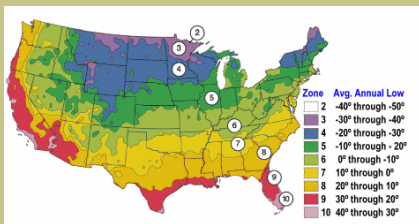

Merlot Redbud

Cercis canadensis spp. texensis 'Merlot'

Strong, bright pink spring bloom gives way to glossy purple foliage which turns to purple/green summer foliage depending upon heat of local climate.

Merlot is a canadensis and texensis cross to produce a more drought and heat tolerant tree.

12-15 feet high and wide.

Cold hardy to U.S.D.A. Zone 6.

Plant Patent #22297

Since 1944

From the nurseries of
L.E. COOKE CO
www.lecooke.com