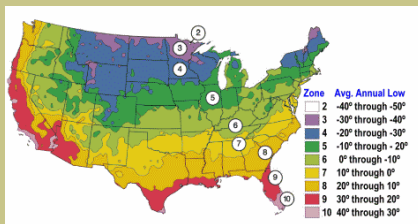

# Forest Pansy Redbud

*Cercis canadensis 'Forest Pansy'*

Brilliant scarlet red new foliage matures to deep maroon. In warmer areas leaves change to green after spring passes.

Clusters of bright pink blossoms appear before the leaves.

Slow growing, round shaped tree.

Mature height is 20 feet with a spread of 20 feet.

Cold hardy to U.S.D.A. Zone 5.

Since 1944

From the nurseries of  
**L.E. COOKE CO**  
[www.lecooke.com](http://www.lecooke.com)