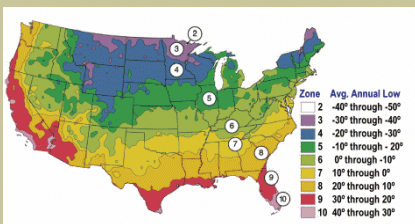

# Avondale Redbud

*Cercis chinensis 'Avondale'*

Fantastic deep rose purple flowers cover this tree in early spring completely hiding stems, including many larger stems. Bright green foliage. Upright grower.

Grows to a height of 10-15 feet and spread of 10 feet.

Cold Hardy to U.S.D.A. Zone 6

From the nurseries of