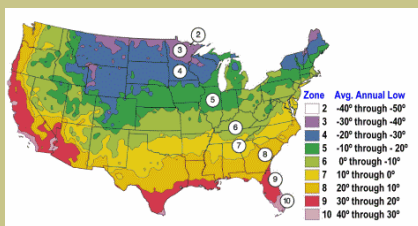

Chinese Pistache

Pistachia chinensis

Favorite ornamental tree famous for its brilliant orange-crimson fall color.

Attractive umbrella-like crown, lustrous leaves through the growing season.

Red turning to blue fruit on female trees.

Drought Tolerant.

Moderate grower to 25-40 feet tall, 25-35 feet wide.

Cold hardy to U.S.D.A. Zone 6.

Since 1944

From the nurseries of

L.E. COOKE CO

**Excellence
in Bareroot**