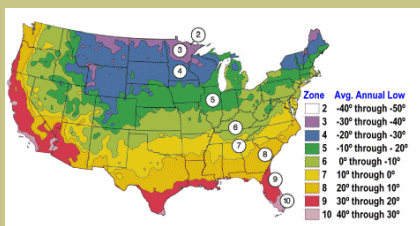

Chaparral Weeping Fruitless Mulberry

Morus alba 'Chaparral'

A vigorous, small weeping tree. Its cascading branches are covered with deeply cut, very glossy, dark green leaves. This variety is fruitless.

They will grow nearly everywhere - from the desert providing quick shade to Canada. Tolerates cold, heat and alkaline soil. Resistant to Texas root rot.

Available grafted at three different heights.

Grows to height of 12-15 feet and a spread of 15-20 feet.

Cold Hardy to U.S.D.A. Zone 3.

Since 1944

From the nurseries of
L.E. COOKE CO
www.lecooke.com

**Excellence
in Bareroot**