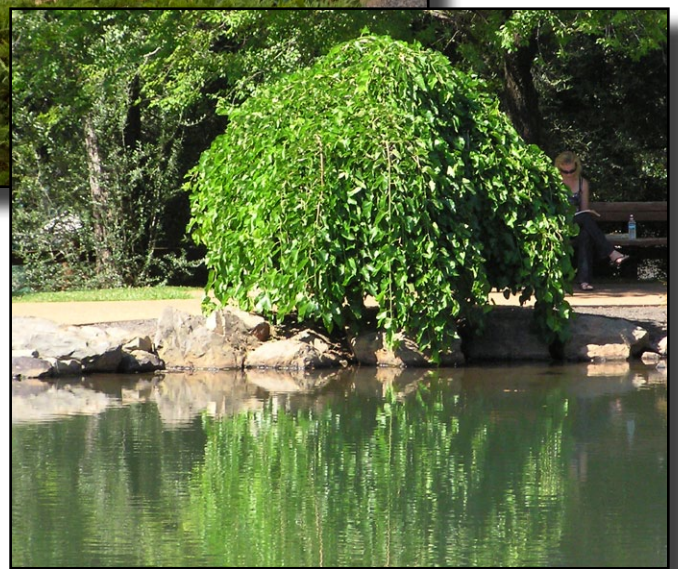

Chaparral Weeping Fruitless Mulberry

Morus alba 'Chaparral'

A vigorous, small weeping tree. Its cascading branches are covered with deeply cut, very glossy, dark green leaves. This variety is fruitless.

They will grow nearly everywhere - from the desert providing quick shade to Canada. Tolerates cold, heat and alkaline soil. Resistant to Texas root rot.

Available grafted at three different heights.

Grows to height of 12-15 feet and a spread of 15-20 feet.

Cold Hardy to U.S.D.A. Zone 3.

Since 1944

From the nurseries of
L.E. COOKE CO
www.lecooke.com

**Excellence
in Bareroot**