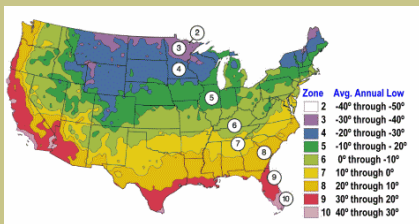

Sun Valley Maple

Acer rubrum 'Sun Valley'

A Red Maple cultivar with exceptional, long lasting red-orange fall color. Medium green leaves in summer.

Excellent for lawn, street, highway, or park plantings and as shade trees for residential sites.

Medium-sized deciduous tree 21 feet tall, 10 feet wide at 10 years.

No fruit/seed produced.

Cold hardy to U.S.D.A. Zone 4.

A U.S. National Arboretum bred selection.

More photos: www.CreatorsPalette.com

Since 1944