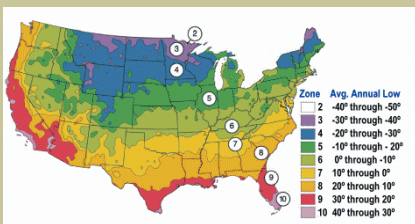

Silver Maple

Acer saccharinum

Fast growing, graceful tree. Five-lobed leaves, light green on top, silvery beneath. Tolerates tough conditions. Can be planted from Southern California to colder states like Colorado. Plant with ample space. Drought tolerant.

Grows to a height of 50-60 feet and spread of 45 feet.

Cold Hardy to U.S.D.A. Zone 3

From the nurseries of
L.E. COOKE CO

**Excellence
in Bareroot**