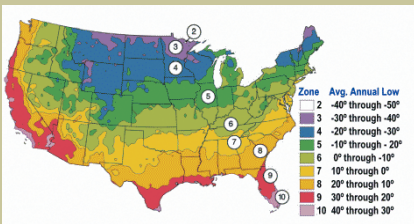

Crimson King Maple

Acer platanoides 'Crimson King'

Holds purplish-red color entire season. Oval head when young becoming rounded as the tree grows older.

Grows to a height of 40 feet and spread of 35 feet.

Cold Hardy to U.S.D.A. Zone 4.

Since 1944

From the nurseries of

L.E. COOKE CO

**Excellence
in Bareroot**