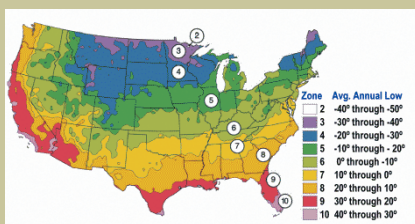

# Bloodgood Japanese Maple

*Acer palmatum 'Bloodgood'*

'Bloodgood' is the standard for comparison among purple leafed, tree form Japanese maples. The shape is upright, becoming broad with age. The foliage is purple-red. Fall color is red.

Grows to a height and spread of 18 feet.

Cold Hardy to  
U.S.D.A. Zone 5

Since 1944

From the nurseries of