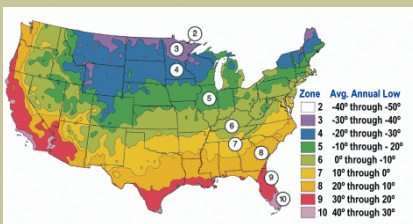

# Globe Locust

*Robinia pseudoacacia 'Umbraculifera'*

Dense globe shaped head. An outstanding feature is that it is essentially thornless. Tolerates drought and poor soils.

Grows to a height and spread of 20 feet.

Cold Hardy to U.S.D.A. Zone 3.

Since 1944

From the nurseries of

**L.E. COOKE CO**

**Excellence  
in Bareroot**