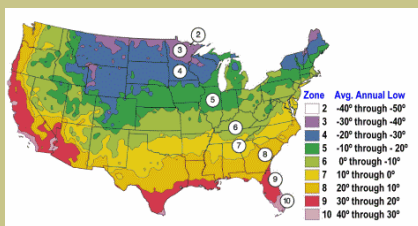

Valley Forge Elm

Ulmus americana 'Valley Forge'

Lining the Main Streets of America were the magnificent, beautiful and stately American Elms. After being decimated by Dutch Elm Disease, the Elms are making a comeback, led by Valley Forge Elm. It has proven to be highly resistant to Dutch Elm Disease.

This classic vase shaped tree with arching limbs reaches a height of 70 feet and spread of 60-70 feet.

Medium green foliage, yellow fall color.

Cold hardy to USDA Zone 5.

Photo courtesy of U.S. National Arboretum

Since 1944

From the nurseries of

L.E. COOKE CO

**Excellence
in Bareroot**