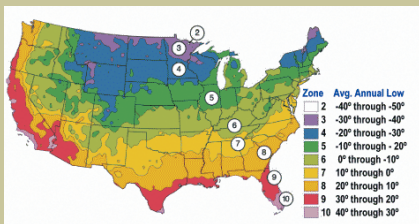

Golden Rey Elm

Ulmus parvifolia 'Golden Rey'

New foliage is prim-rose yellow, deepens nearly to yellow gold before autumn leaf drop. Shaded leaves tend to be light lettuce green. It has the beautiful exfoliating barks typical of the species. Upright when young and more rounded with age.

Mature height is 40-60 feet with a spread of 25-40 feet.

Cold hardy to U.S.D.A. Zone 6.

Patent # 7240
Warren & Son Nursery

From the nurseries of
L.E. COOKE CO

**Excellence
in Bareroot**