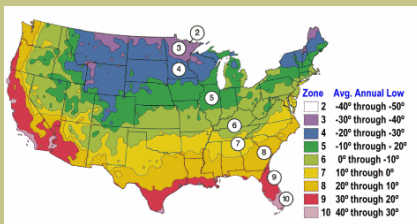

# Bosque<sup>®</sup> Elm

*Ulmus parvifolia* 'UPMTF'

Exquisite, upright oval form with a central leader and uniform branching,

Puzzle-like exfoliating bark with rich shade of gray, orange-brown and green.

Lustrous dark green leaves give way to golden yellow fall color.

Mature height is 50-60 feet with a spread of 35-40 feet.

Cold hardy to U.S.D.A. Zone 5.

Plant Patent # 11295  
Tree Introductions, Inc

Photos courtesy of Tree Introductions