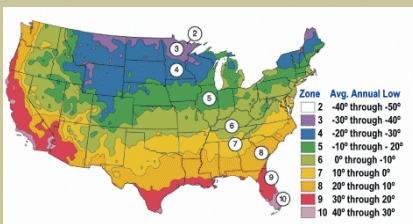

# Alleé<sup>®</sup> Elm

*Ulmus parvifolia 'Emer II'*

Large, outstanding  
lacebark elm for  
urban and country  
environments.  
Dramatic upright  
arching growth.  
Rich green summer  
foliage, yellow to  
rosy pink fall color.  
Attractive  
exfoliating bark.

Grows to a mature  
height of 75 feet and  
spread of 60 feet..

Cold Hardy to  
U.S.D.A. Zone 6,  
maybe 5.

Patent #7552

Tree Introductions, Inc.  
Asexual reproduction of this  
patented tree without license  
is prohibited.