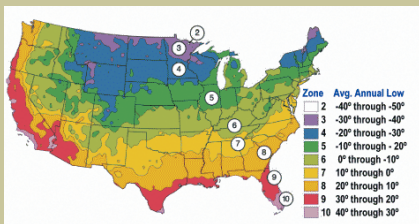

Accolade[®] Elm

Ulmus japonica × wilsoniana 'Morton'

Arching limbs and a graceful vase shape like that of the classic American Elm. Glossy dark green foliage changes to yellow in the fall.

Resistant to Elm Leaf Beetle, Dutch Elm Disease and Phloem Necrosis.

Mature height is 60-70 feet with a spread of 50-60 feet.

Cold hardy to U.S.D.A. Zone 4.

Trademark & selection of Morton Arboretum

From the nurseries of
L.E. COOKE CO

**Excellence
in Bareroot**