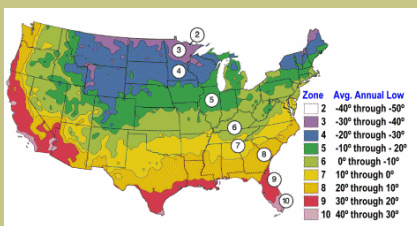

Snowflurry Desert Willow

Chilopsis linearis 'Snowflurry'

Trumpet shaped, crystal white flowers with light yellow streaks in the throat. Showy, bright appearance.

Flowers from late spring through the summer.

Willow-like leaves.

Mature height and spread to 15-20 feet.

Drought tolerant.

Cold hardy to U.S.D.A. Zone 7.

From Herb Kelly Collection.

Since 1944

From the nurseries of
L.E. COOKE CO
www.lecooke.com

More photos: www.CreatorsPalette.com