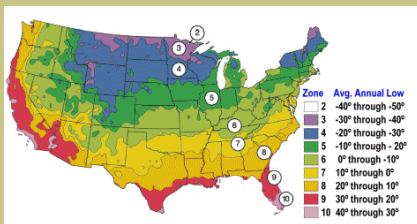

Lombardy Poplar

Populus nigra 'Italica'

Fast growing, columnar tree. Excellent along country driveways. Valuable both as a windbreak and skyline decoration.

Dark green, shiny foliage, which turn beautiful golden yellow in the fall.

Grows to a height of 40-70 feet and spread of 10-20 feet.

Handles cold and dry interior climates well.

Cold Hardy to U.S.D.A. Zone 3.

Since 1944

From the nurseries of
L.E. COOKE CO
www.lecooke.com

**Excellence
in Bareroot**