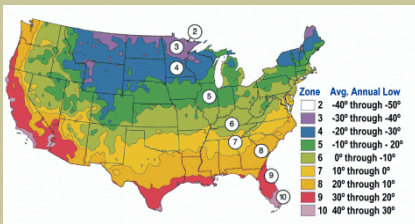

# Pink Dawn Chitalpa

*Chitalpa tashkentensis 'Pink Dawn'*

Lovely display of large clusters of trumpet shaped, light lavender flowers with pale yellow throats adorn this tree all summer. An excellent, rapidly growing, deciduous tree, valued for its drought tolerance. Long, narrow, glossy bright green leaves. Seedless.

Grows to a height of 25 feet and spread of 20 feet.

Cold Hardy to U.S.D.A. Zone 7.

Since 1944

From the nurseries of