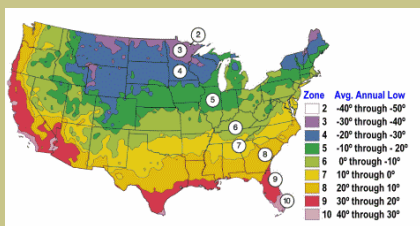

Morning Cloud Chitalpa

Chitalpa tashkentensis 'Morning Cloud'

Beautiful clusters of white flowers with purple striping in the throat.

Blooms spring through summer.

A quite vigorous grower. This unique tree reaches a height of 25-30 feet with equal width. It tends to have a more cascading effect than other Chitalpa.

Drought Tolerant

Cold hardy to U.S.D.A. Zone 6.

More Photos: www.CreatorsPalette.com

Since 1944

From the nurseries of
L.E. COOKE CO
www.lecooke.com

**Excellence
in Bareroot**