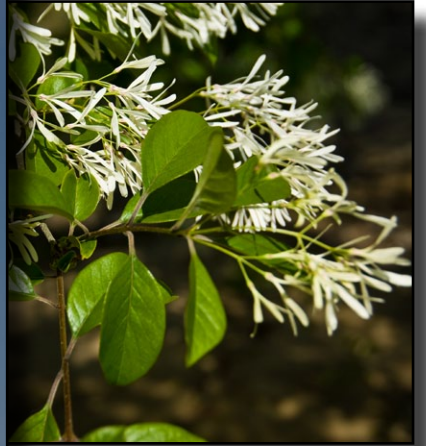

Chinese Fringe Tree

Chionanthus retusus

Like fleecy snow, magnificent clusters of white fringe-like flowers adorn this tree as early as late May or June depending upon climate area. Reminiscent of a tremendous white lilac.

Soft green leaves are 2-4" long.

Upright branches form a dome shape.

Mature height is 15-20 feet with a spread of 20-25 feet.

Cold hardy to U.S.D.A. Zone 5.

Since 1944

From the nurseries of
L.E. COOKE CO

www.lecooke.com