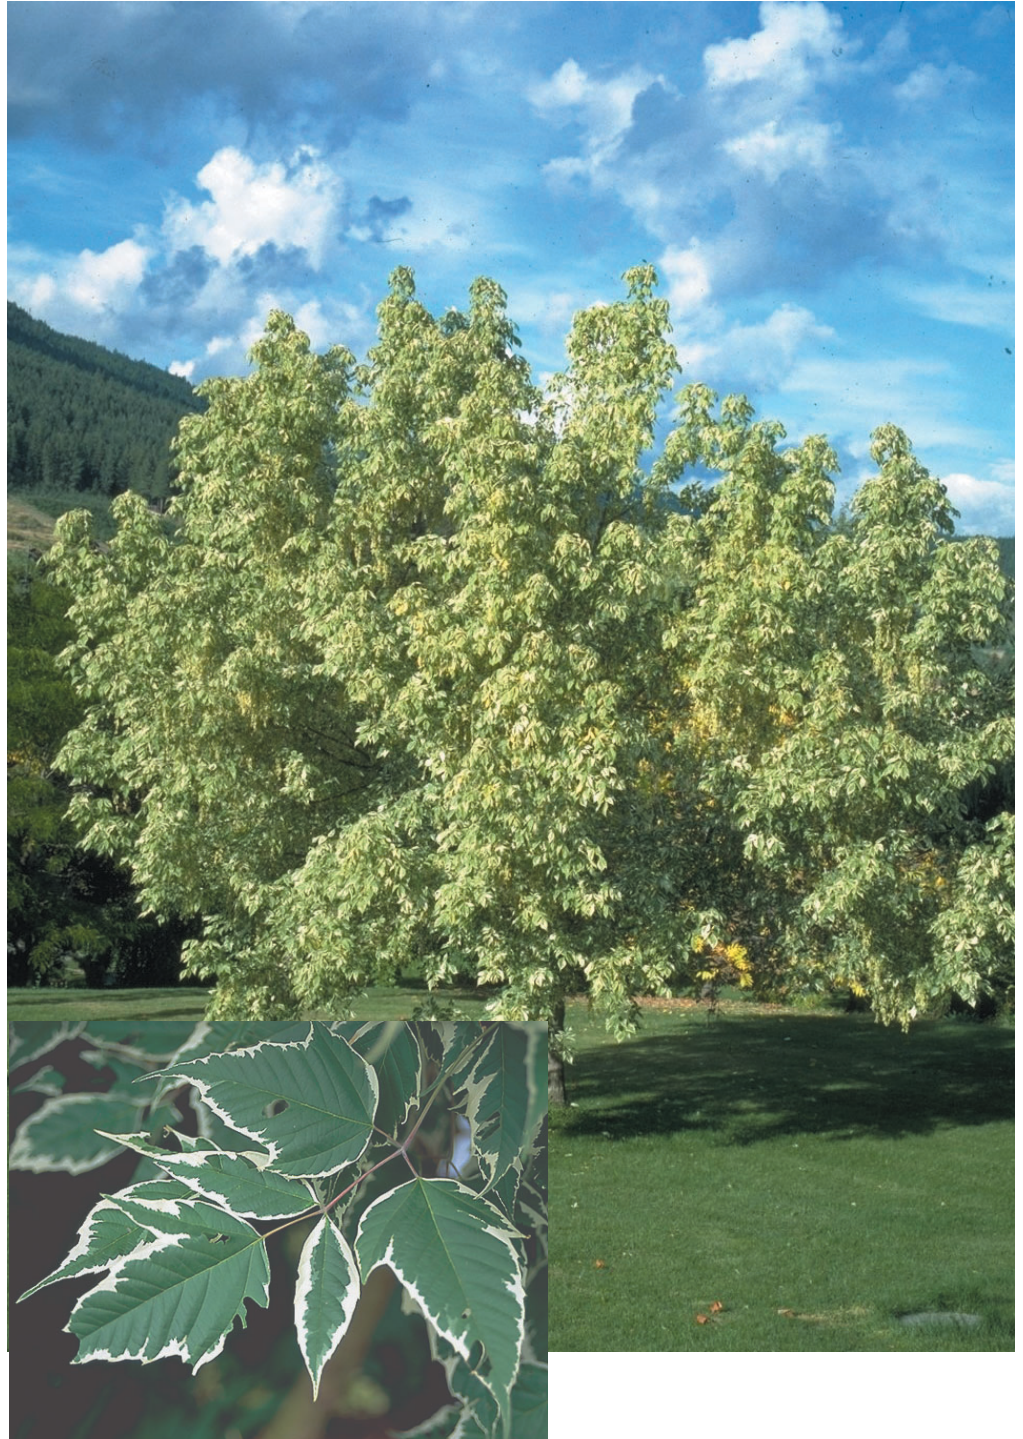

Silver Variegated Box Elder

Acer negundo 'Variegatum'

Attractive landscape tree with combination green and creamy white leaves which stand out in any situation. Known in some areas as “Ghost Tree”.

Grows to a height of 25 feet and spread of 20 feet.

Cold Hardy to U.S.D.A. Zone 5.

From the nurseries of
L.E. COOKE CO

**Excellence
in Bareroot**