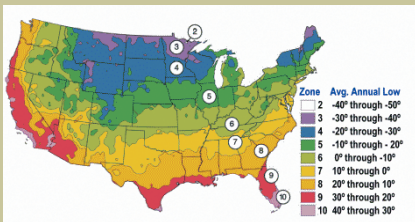

Silver Variegated Box Elder

Acer negundo 'Variegatum'

Attractive landscape tree with combination green and creamy white leaves which stand out in any situation. Known in some areas as “Ghost Tree”.

Grows to a height of 25 feet and spread of 20 feet.

Cold Hardy to U.S.D.A. Zone 5.

From the nurseries of
L.E. COOKE CO

**Excellence
in Bareroot**