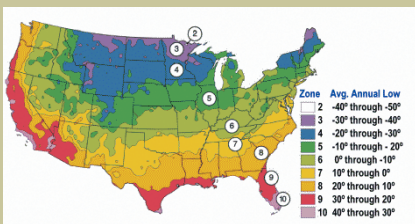

Green Box Elder

Acer negundo

Native to much of the United States. Will do well wherever Maples grow. Yellow fall color.

Grows to a height of 40-50 feet and spread of 40 feet.

Cold Hardy to U.S.D.A. Zone 3.

Since 1944

From the nurseries of

L.E. COOKE CO

**Excellence
in Bareroot**