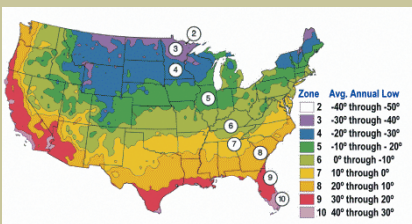

Shamel Ash

Fraxinus uhdei

Semi-evergreen ash. Glossy. Dark green leaflets 4" long hold on tree to mid December. Leaves very early in spring. In very mild areas holds leaves all winter. Fast growing. Upright and narrow when young, spreading with age. Resistant to oak root fungus.

Grows to a height of 40 feet and a spread of 35 feet.

Cold Hardy to U.S.D.A. Zone 9.

From the nurseries of
L.E. COOKE CO

**Excellence
in Bareroot**