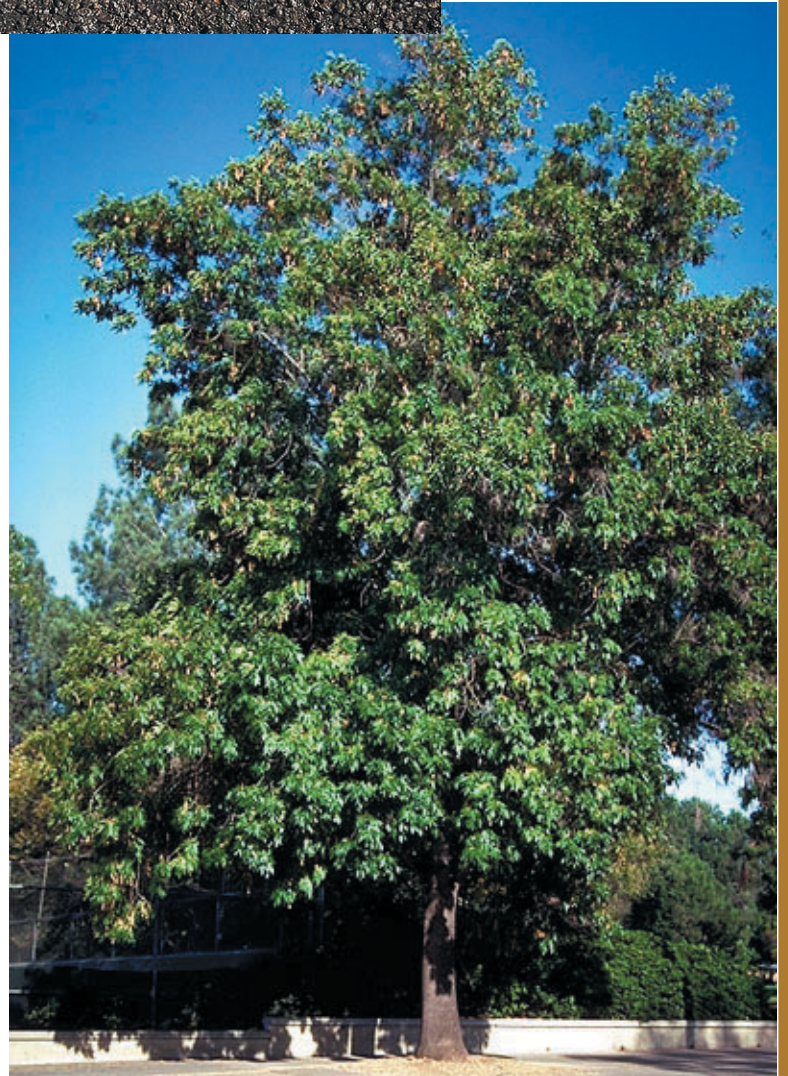

Shamel Ash

Fraxinus uhdei

Semi-evergreen ash. Glossy. Dark green leaflets 4" long hold on tree to mid December. Leaves very early in spring. In very mild areas holds leaves all winter. Fast growing. Upright and narrow when young, spreading with age. Resistant to oak root fungus.

Grows to a height of 40 feet and a spread of 35 feet.

Cold Hardy to U.S.D.A. Zone 9.

From the nurseries of
L.E. COOKE CO

**Excellence
in Bareroot**